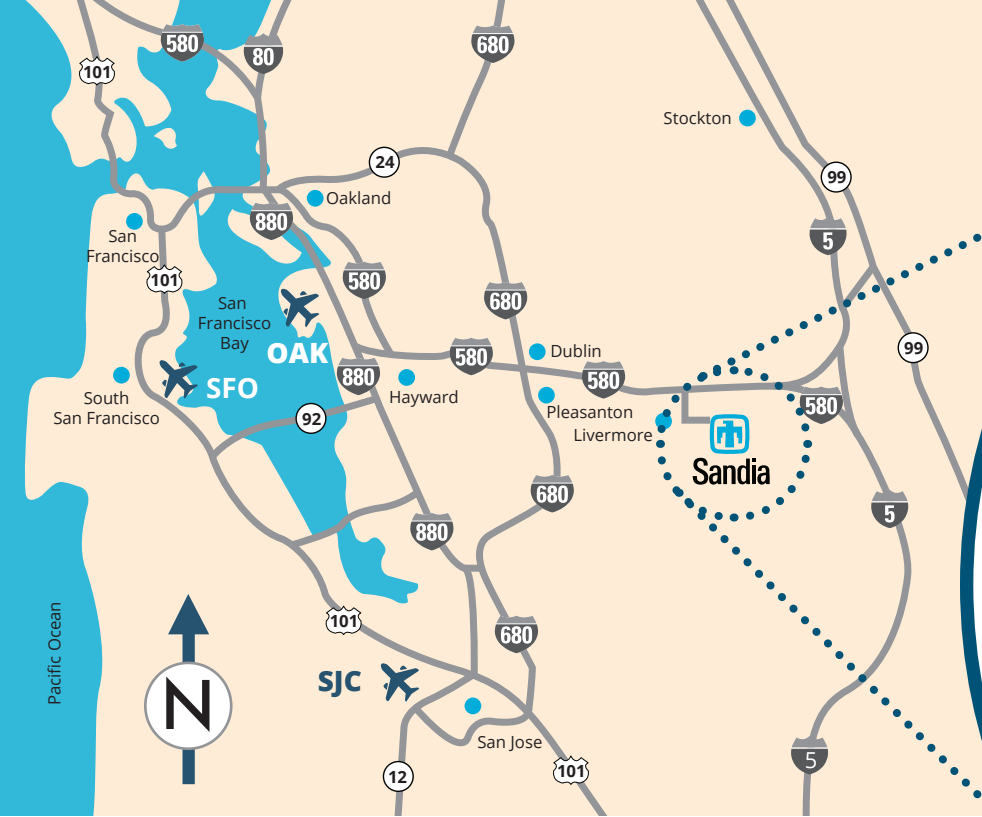

Directions to Sandia, CA through Greenville Road

Prohibited Items:

- Intoxicants, illegal drugs (marijuana), and paraphernalia
- Firearms, weapons, explosives, incendiary devices, or any other dangerous instruments or materials likely to produce injury or damage to persons or property

SAN FRANCISCO AIRPORT (SFO) TO SANDIA

Driving Time: Approx. 75–120 minutes**
Distance: Approx. 50 miles

OAKLAND AIRPORT (OAK) TO SANDIA

Driving Time: Approx. 45–60 minutes**
Distance: Approx. 31 miles

SAN JOSE AIRPORT (SJC) TO SANDIA

Driving Time: Approx. 60–75 minutes**
Distance: Approx. 35 miles

**Depending on traffic and time of the day

**1 Thunderbird Ln.
Livermore, CA 94551**

CONTACT