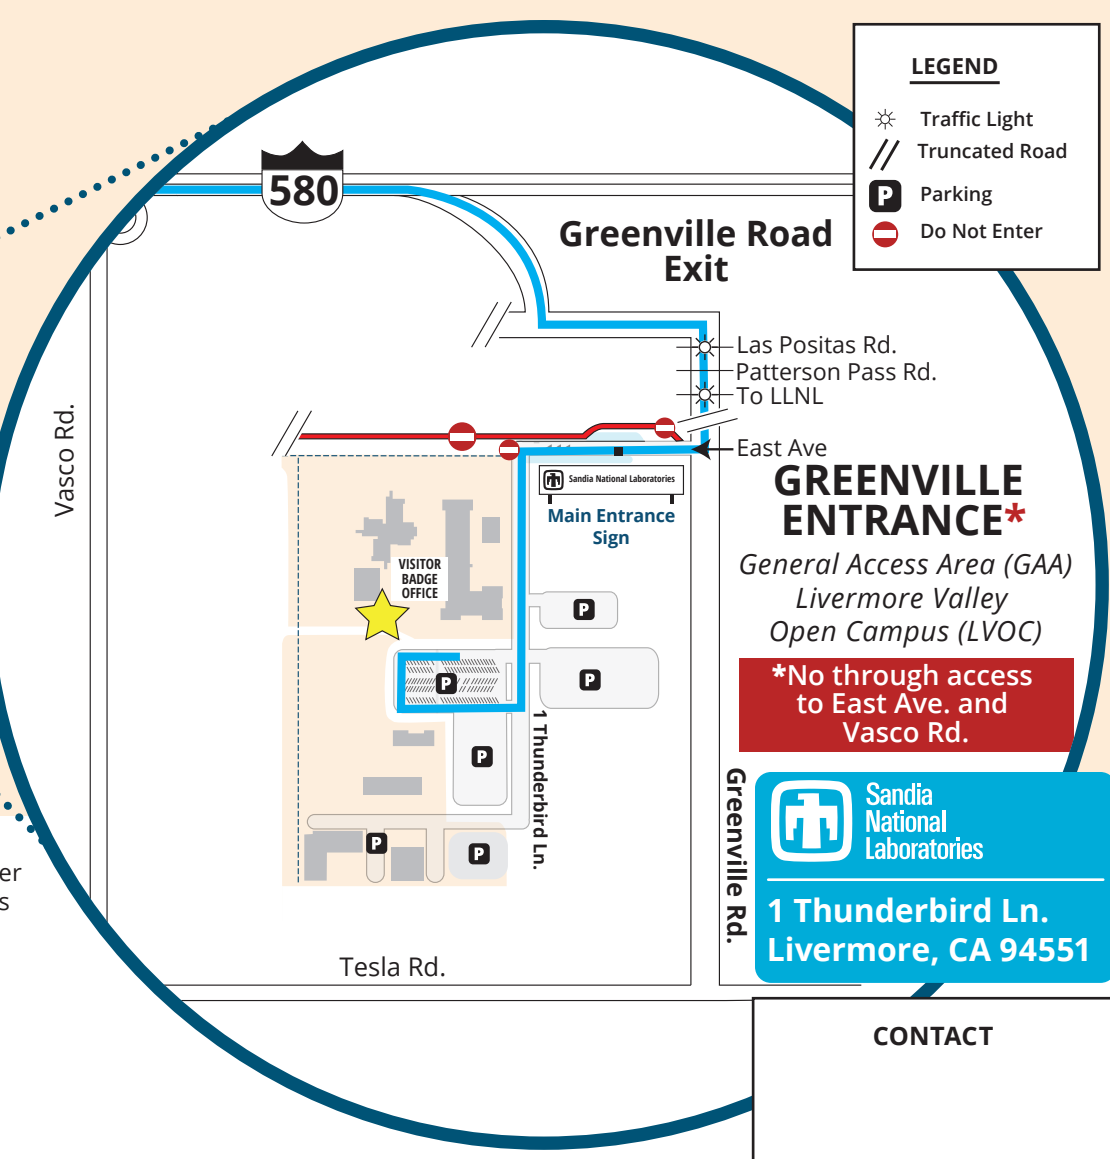

Directions to Sandia, CA through Greenville Road

Prohibited Items:

- Intoxicants, illegal drugs (marijuana), and paraphernalia
- Firearms, weapons, explosives, incendiary devices, or any other dangerous instruments or materials likely to produce injury or damage to persons or property

SAN FRANCISCO AIRPORT (SFO) TO SANDIA

Driving Time: Approx. 75–120 minutes**
Distance: Approx. 50 miles

OAKLAND AIRPORT (OAK) TO SANDIA

Driving Time: Approx. 45–60 minutes**
Distance: Approx. 31 miles

SAN JOSE AIRPORT (SJC) TO SANDIA

Driving Time: Approx. 60–75 minutes**
Distance: Approx. 35 miles

**Depending on traffic and time of the day

**1 Thunderbird Ln.
Livermore, CA 94551**

CONTACT