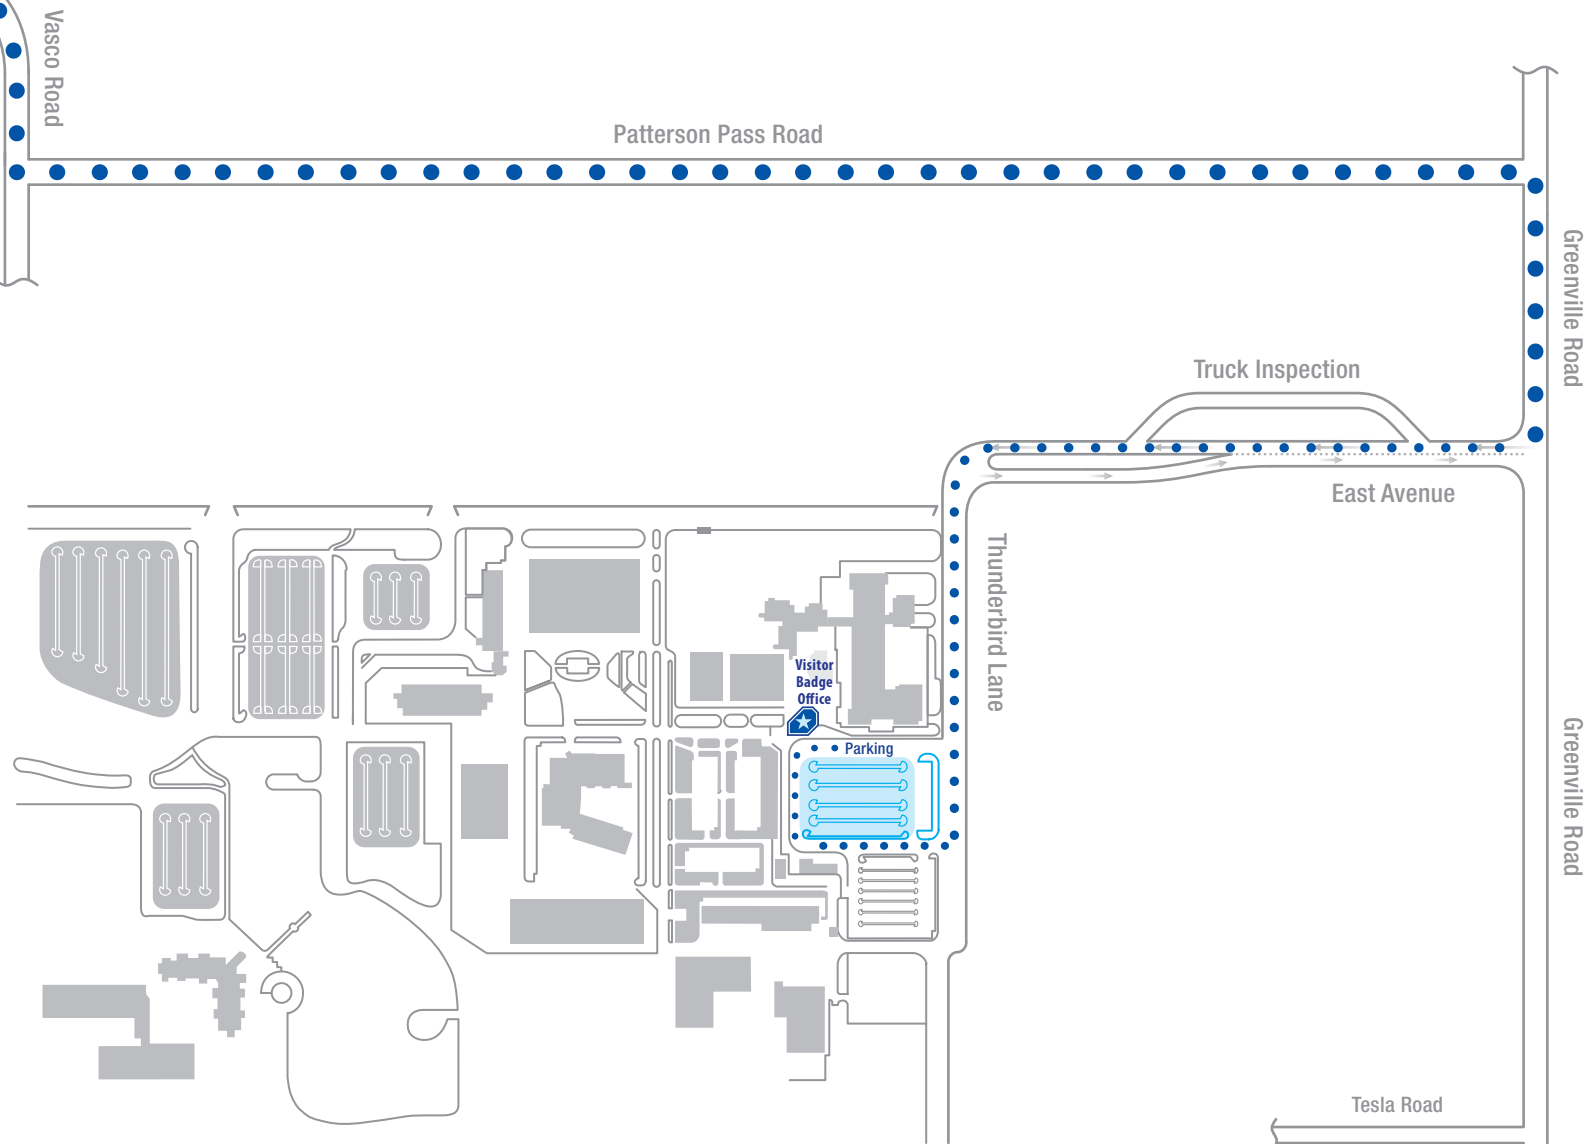

Directions to the Sandia/CA - Visitor Badge Office

Interstate 580 - Oakland/San Francisco, Traveling Eastbound

- Exit Vasco Road South
- Continue traveling South on Vasco Road for 1.1 miles
- Turn left onto Patterson Pass Road
- Continue traveling East on Patterson Pass Road for 1.2 miles
- Turn right onto Greenville Road
- Continue traveling South on Greenville Road for 1.1 miles
- Turn right onto East Avenue
- Follow the road as it turns left onto Thunderbird Lane
- Turn right into second parking lot entry
- Park in visitor designated parking
- Proceed to the Visitor Badge Office to be badged

Sandia National Laboratories

Sandia National Laboratories
7011 East Avenue
Livermore, CA 94551

Directions to the Sandia/CA - Visitor Badge Office

Interstate 580 - Tracy/Stockton, Traveling Westbound

- Exit Greenville Road
- Continue traveling South on Greenville Road for 2 miles
- Turn right onto East Avenue
- Follow the road as it turns left onto Thunderbird Lane
- Turn right into second parking lot entry
- Park in visitor designated parking
- Proceed to the Visitor Badge Office to be badged