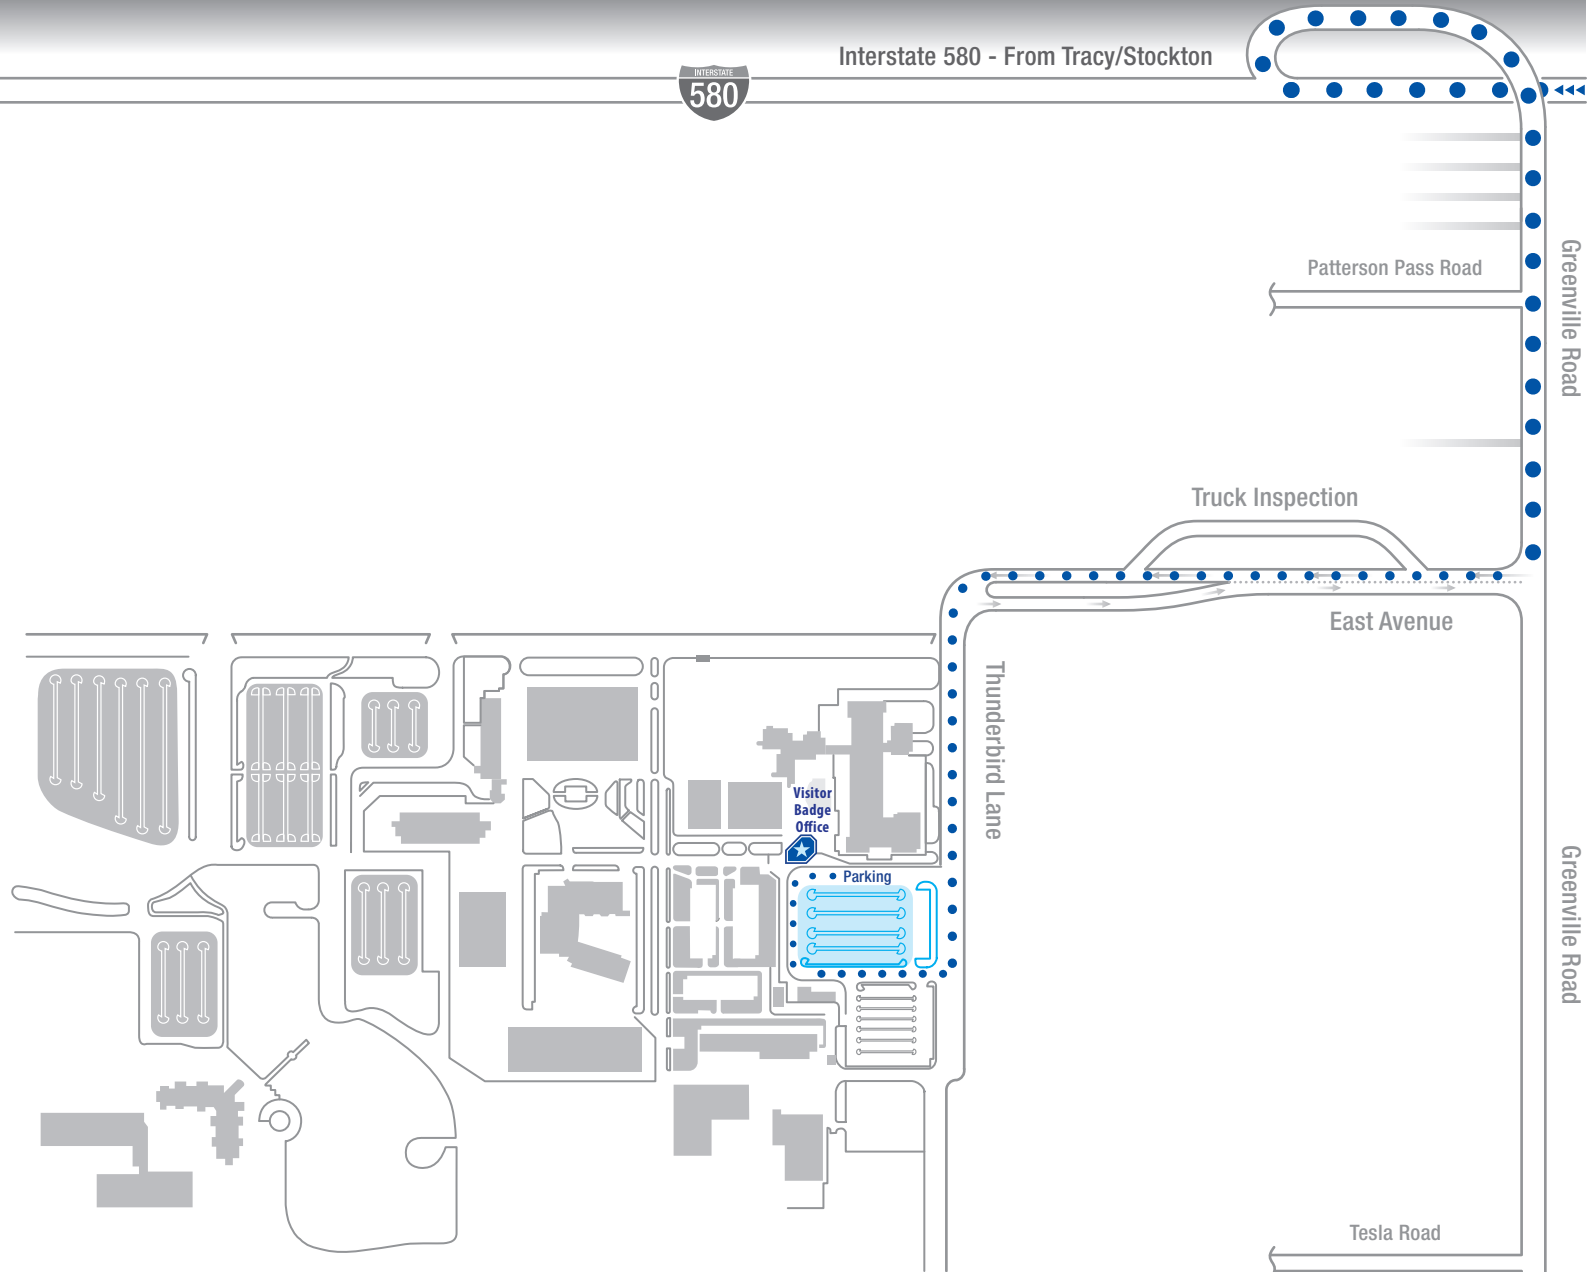

Directions to the Sandia/CA - Visitor Badge Office

Interstate 580 - Oakland/San Francisco, Traveling Eastbound

- Exit Vasco Road South
- Continue traveling South on Vasco Road for 1.1 miles
- Turn left onto Patterson Pass Road
- Continue traveling East on Patterson Pass Road for 1.2 miles
- Turn right onto Greenville Road
- Continue traveling South on Greenville Road for 1.1 miles
- Turn right onto East Avenue
- Follow the road as it turns left onto Thunderbird Lane
- Turn right into second parking lot entry
- Park in visitor designated parking
- Proceed to the Visitor Badge Office to be badged

Sandia National Laboratories

Sandia National Laboratories
7011 East Avenue
Livermore, CA 94551

Directions to the Sandia/CA - Visitor Badge Office

Interstate 580 - Tracy/Stockton, Traveling Westbound

- Exit Greenville Road
- Continue traveling South on Greenville Road for 2 miles
- Turn right onto East Avenue
- Follow the road as it turns left onto Thunderbird Lane
- Turn right into second parking lot entry
- Park in visitor designated parking
- Proceed to the Visitor Badge Office to be badged